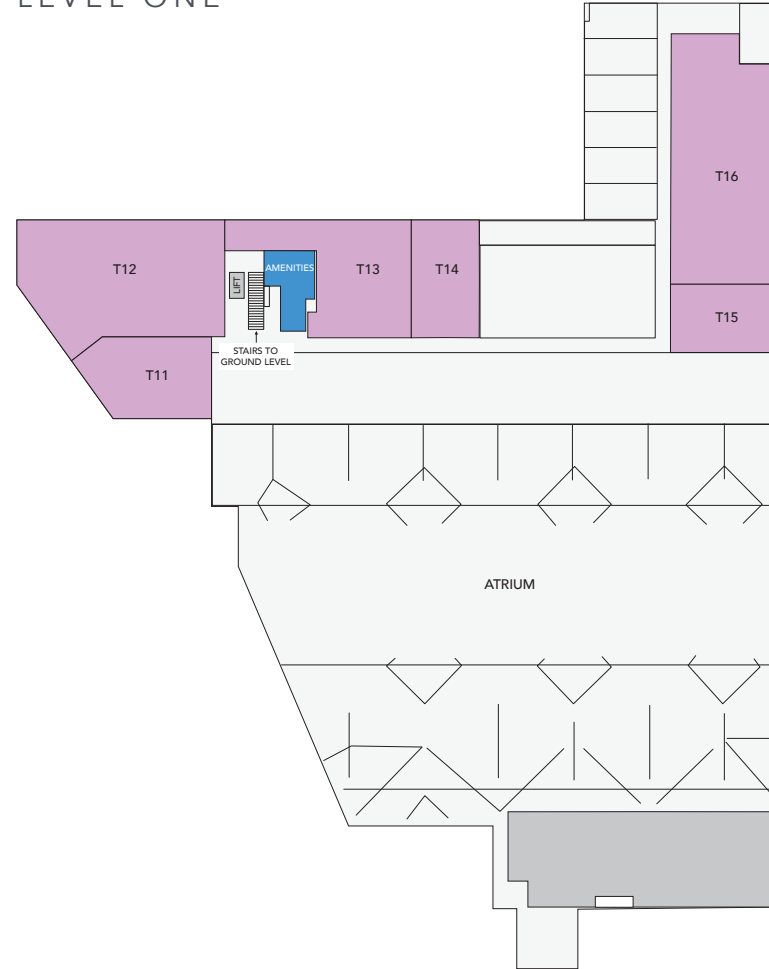

CENTRE DIRECTORY

GROUND LEVEL

LEVEL ONE

MAJORS

Woolworths M01

RETAIL

Priceline Pharmacy T02

FOOD & BEVERAGE